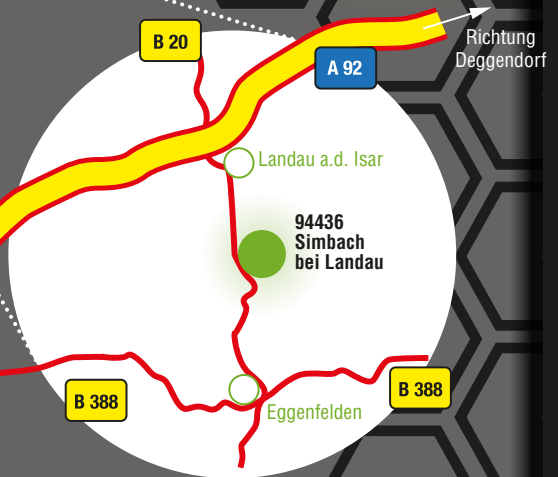

SIMPLE CONSTRUCTION. WITHOUT ANY TOOLS!

Simply unfold the HEXAGON basket

Insert the base plate

Secure the perforated sides

Connect the baskets with three clips each

Fill with stones

HEAD OFFICE

ADD. 3KS PROFILE GMBH
ASANGSTRASSE 16
D-94436 SIMBACH